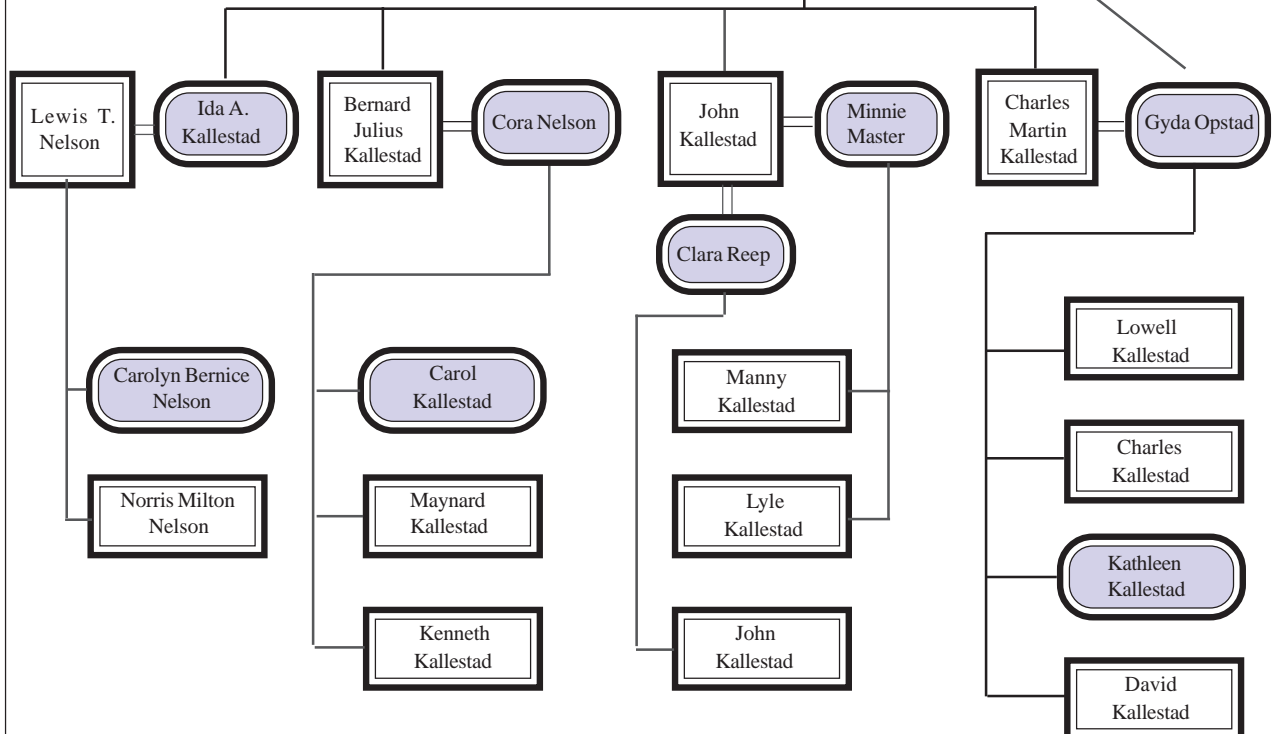

# Descendents of Magne Eiriksson Eide and Anna Nilsdatter Kalland

Magne Eiriksson Eide

Anna Nilsdatter Kalland

Hordaland

Johannes Magnesson Kallestad

Inga Jonsdatter Grosvik

*The Kallestad family came from the county of Vaksdal in Hordaland. The Opstad family came from Osteroya in More og Romsdal.*

Magne Johanneson Kallestad

Kari Bernes

Romsdal

The Kallestads immigrated from Norway in 1893.  
The Opstads immigrated in 1910.