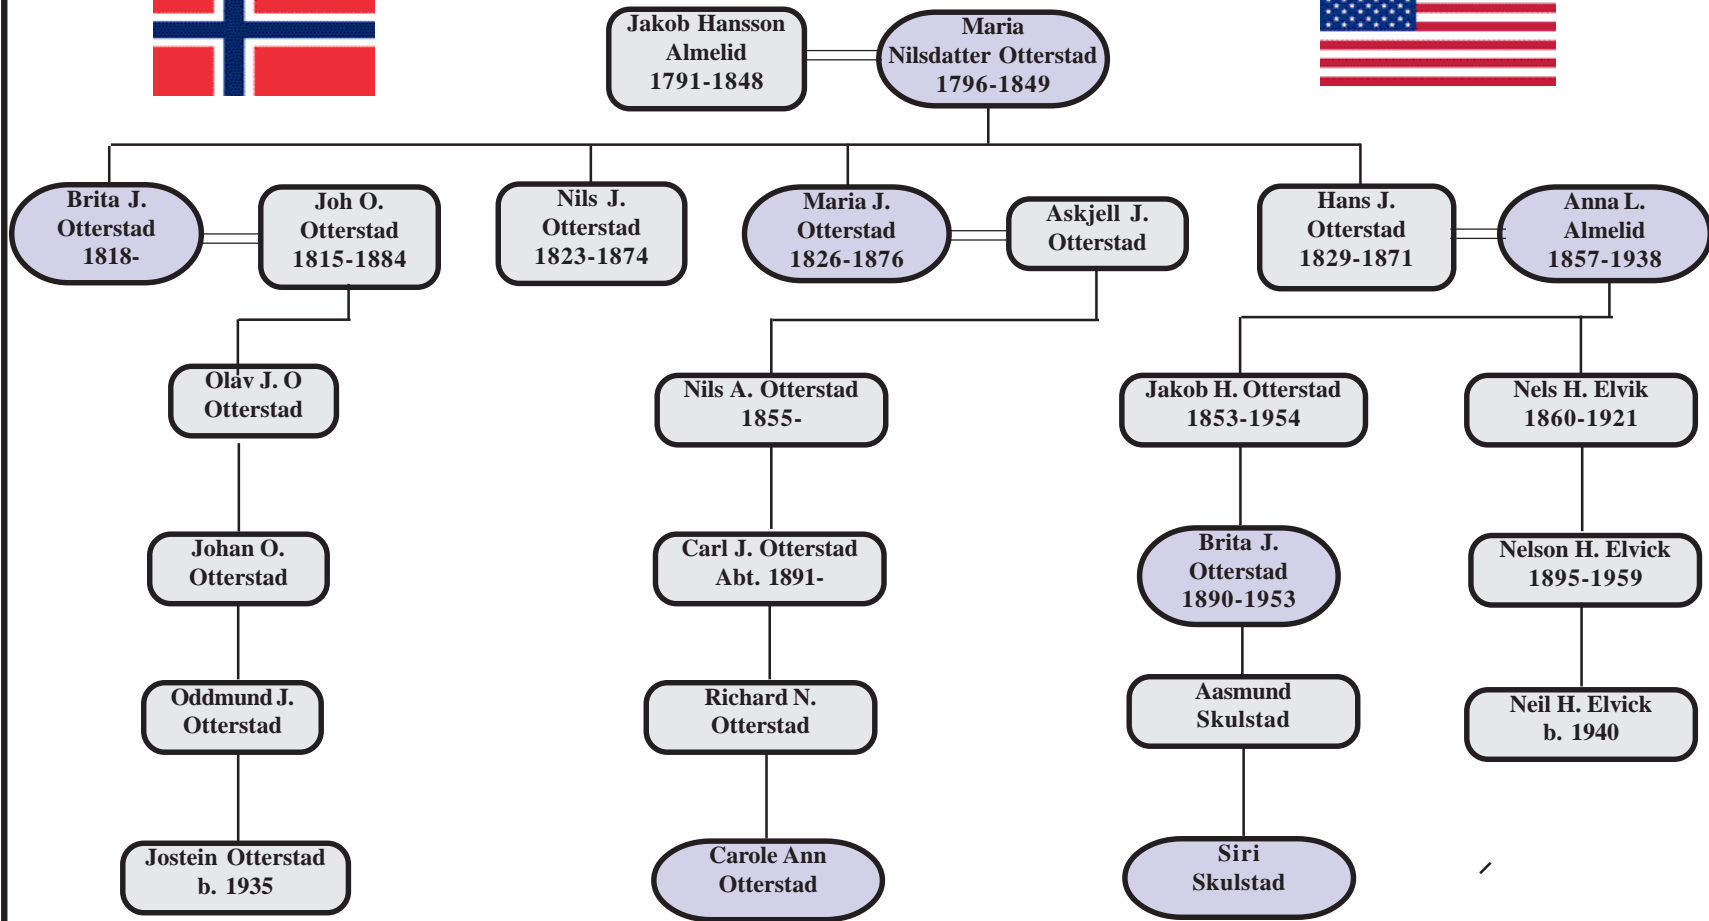

# Descendants of Jakob Hansson Almelid & Maria Nilsdatter Otterstad

*This chart shows four of the eight children of Jakob Hansson Almelid and Maria Nilsdatter Otterstad. Nils J. Otterstad was the original heir to the Otterstad farm, but he never married and when he died in 1874 the property went to Nels Elvik's brother, Jakob. Their father, Hans Otterstad, would have been the heir, but he had died in 1871. Nils A. Otterstad and Nels H. Elvik both immigrated to America in 1879 on the same ship.*