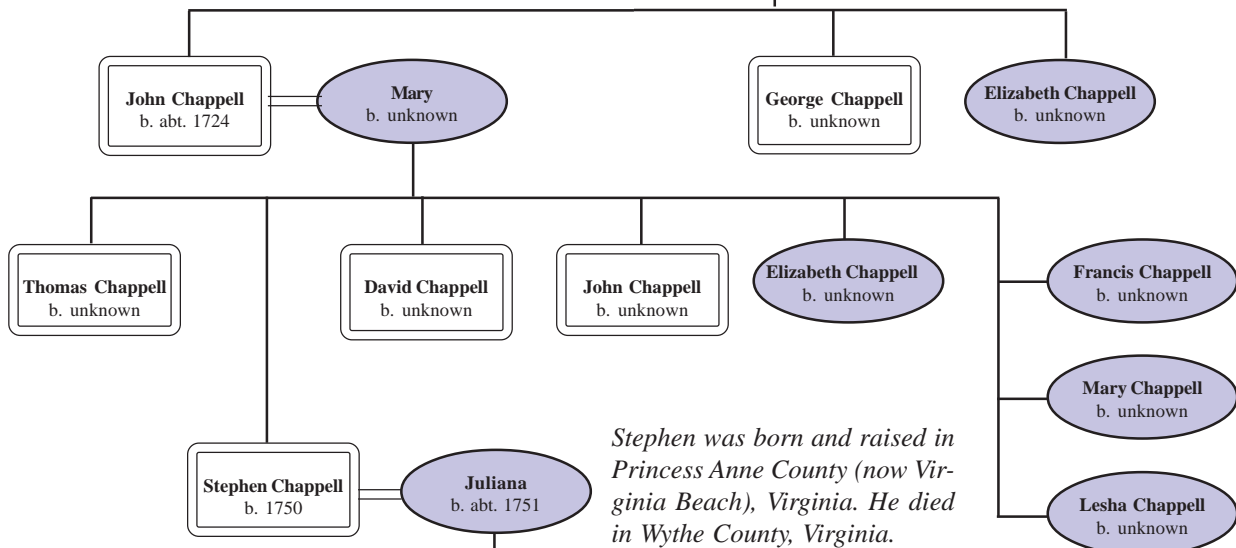

Descendents of George Chappell and Elizabeth Barnes

Earliest known Chappell in America

George Chappell
b. abt. 1690

Elizabeth Barnes
b. unknown

Elizabeth's mother was involved in a famous witchcraft trial in 1706 in Princess Anne County, Virginia

Stephen was born and raised in Princess Anne County (now Virginia Beach), Virginia. He died in Wythe County, Virginia.

Anthony and Dianah moved from Wythe County, Virginia to Gallia County, Ohio after his service in the War of 1812.